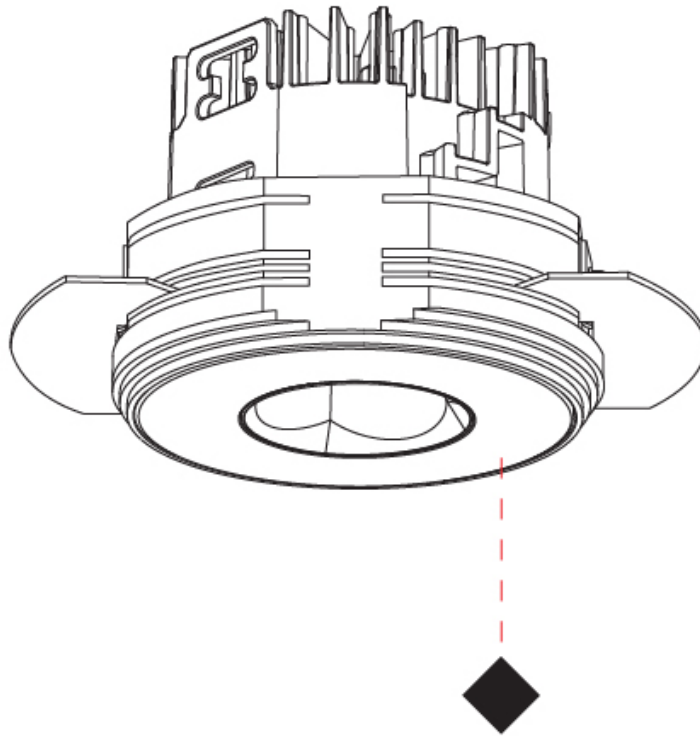

OIKO PRO ROUND FIXED TRIMLESS

A35878-

PROJECT	_____
TYPE	_____
SPECIFIER	_____
QUANTITY	_____
DATE	_____