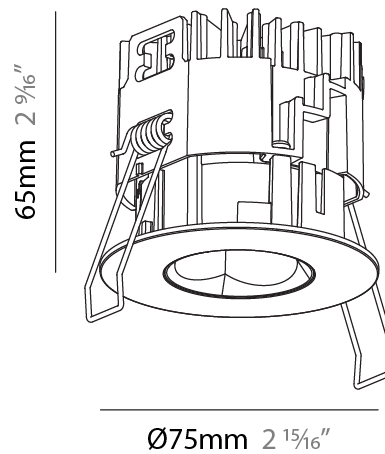

PHYSICAL

Shape: Round
Diameter (mm): 75
Diameter (in): 2 15/16
Height (mm): 65
Height (in): 2 9/16
Ceiling Thickness (mm): 1 - 25
Ceiling Thickness (in): 1/16 - 1 3/16
Min. Recessing Depth (mm): 70
Min. Recessing Depth (in): 2 3/4
Light Distribution: Direct
Diffuser: Lens Pack - Spread Lens / Linear Spread Lens / Honeycomb Louver
Fixture Finish: SSR / BKV / CWI / CRY / HAB / UFT / ITA / RUA / FTG / MYG / LOD / PUS / FRO / FUP / KIA / POP / BLS / SPG / MEY / GOH / GUM / CHC / COM / ABZ / JAG / OBR / MOS / ROR
Fixture Material: Aluminum Die Cast
Cut-out Measurements: 68mm / 2 11/16" Diameter

ELECTRICAL

Lamp Type: LED (Zhaga Standard)
Input Wattage (W): 16
Total Output Wattage (W): 14.6
Dimming: Tri-Mode (Non-Dimming and Phase Dimming (120Vac only) and 0-10V Dimming)
Driver Included: No
Driver Location: Recessed Housing
Driver Type: Constant Current - Universal
Driver Class: Class 2
Housing: See Components
Input Voltage (V): 120 - 277
Constant Current (MA): 350

LED

Color Temperature (°K): 2700 / 3000 / 3500 / 4000
Max. Delivered Lumen (lm): 1067 / 1150 / 1217 / 1220
Nominal Lumen (lm): 1393 / 1501 / 1589 / 1592
CRI: >90 CRI
Lamp Life (hrs): 50000

OPTICAL

Reflector: 14
Adjustability: Fixed

RATINGS AND CERTIFICATIONS

Certified By: Certified for North American Standards
IP rating: IP44