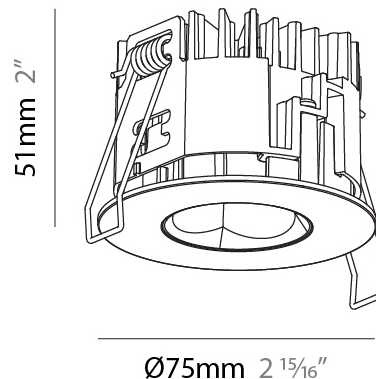

PHYSICAL

Shape: Round
Diameter (mm): 75
Diameter (in): 2 ¹⁵/₁₆
Height (mm): 51
Height (in): 2
Ceiling Thickness (mm): 1 - 25
Ceiling Thickness (in): 1/16 - 1 3/16
Min. Recessing Depth (mm): 55
Min. Recessing Depth (in): 2 ³/₁₆
Light Distribution: Direct
Diffuser: Lens Pack - Spread Lens / Linear Spread Lens / Honeycomb Louver
Fixture Finish: SSR / BKV / CWI / CRY / HAB / UFT / ITA / RUA / FTG / MYG / LOD / PUS / FRO / FUP / KIA / POP / BLS / SPG / MEY / GOH / GUM / CHC / COM / ABZ / JAG / OBR / MOS / ROR
Fixture Material: Aluminum Die Cast
Cut-out Measurements: 68mm / 2 11/16" Diameter

ELECTRICAL

Lamp Type: LED (Zhaga Standard)
Input Wattage (W): 15
Total Output Wattage (W): 13.6
Dimming: Tri-Mode (Non-Dimming and Phase Dimming (120Vac only) and 0-10V Dimming)
Driver Included: No
Driver Location: Recessed Housing
Driver Type: Constant Current - Universal
Driver Class: Class 2
Input Voltage (V): 120 - 277
Constant Current (MA): 350

LED

Color Temperature (°K): 2700 / 3000 / 3500 / 4000
Max. Delivered Lumen (lm): 1375 / 1462 / 1531 / 1545
Nominal Lumen (lm): 1566 / 1665 / 1743 / 1759
CRI: >90 CRI
Lamp Life (hrs): 50000
Special LEDs offerings: Tunable White

OPTICAL

Reflector°: 50
Adjustability: Fixed

RATINGS AND CERTIFICATIONS

Certified By: Certified for North American Standards
IP rating: IP20