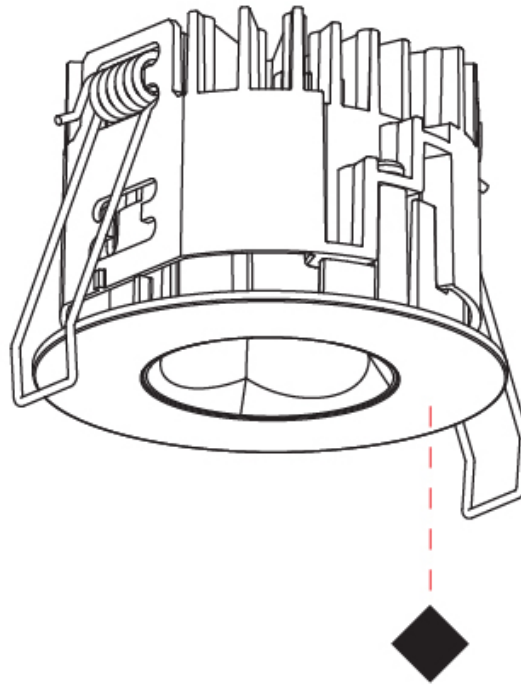

OIKO PRO ROUND FIXED RECESSED

A35868-

PROJECT

TYPE

SPECIFIER

QUANTITY

DATE